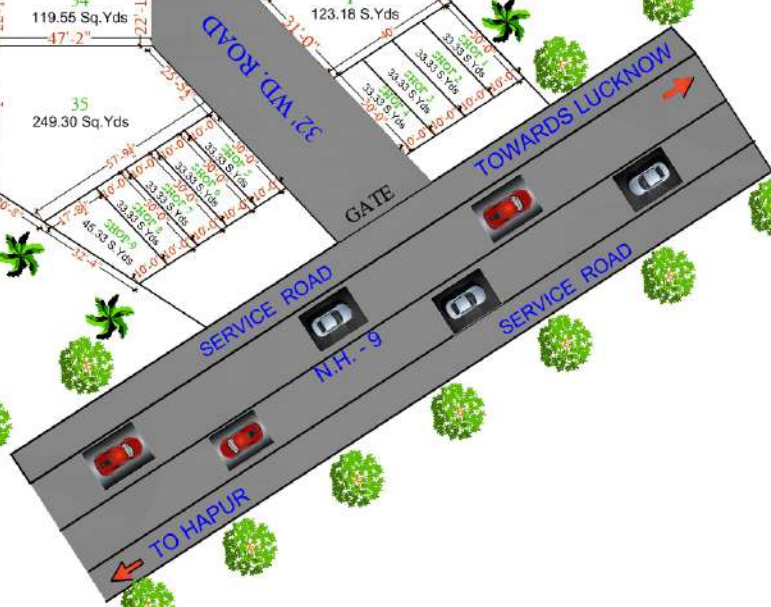

FUTURE EXTENSION

FUTURE EXTENSION

GOLDEN CITY

32' W.D. ROAD

30'-0" WIDE ROAD

30'-0" WIDE ROAD

GATE

TOWARDS LUCKNOW

SERVICE ROAD

SERVICE ROAD

N.H. - 9

TO HAPUR

RICH NEIGHBOURHOOD

Bhartiya Hospital

0 km. Distance

Jungle Safari Water Park